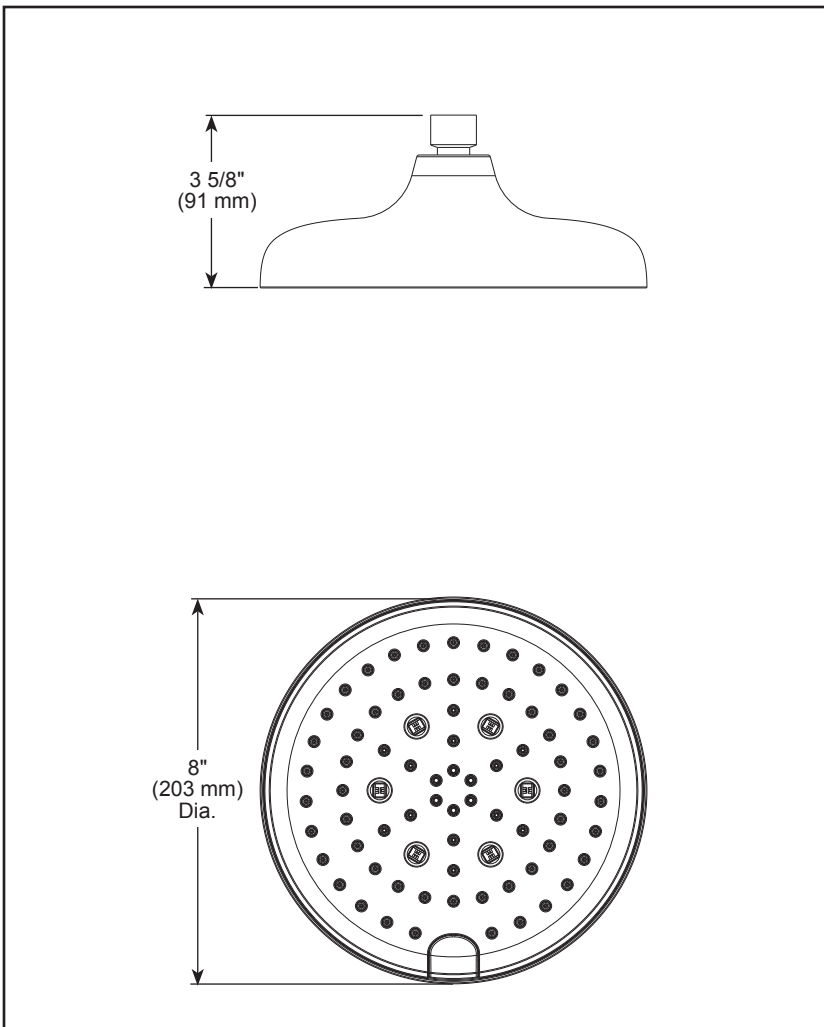

see what Delta can do™

SHOWER HEAD

■ 6-Spray Setting Shower Head

FEATURES:

- Touch-Clean® Spray Holes
- H₂Okinetic® Shower technology
- Lumicoat® Finish (-PR models only)
- Lumicoat® Finishes easily wipe clean without cleaners and chemicals on the products most commonly touched areas

STANDARD SPECIFICATIONS:

- Max flow rate 1.75 gpm @ 80 psi, 6.6 L/min @ 550 kPa (52913-▲ & 52913-▲-PR)
- Max flow rate 2.5 gpm @ 80 psi, 9.5 L/min @ 550 kPa (52913-▲25 & 52913-▲PR25)
- Shower head with six spray settings
- Change spray modes with push button
- Fits standard 1/2"-14 NPT pipe fitting
- Ball connector swivel angle is 30° (15° per side)
- 6 Spray settings include: H₂Okinetic® spray, Full Body spray, Shampoo Rinsing spray, Massaging spray, Full spray with Massage and Pause. Pause is a non-positive shut-off

WARRANTY:

- Parts and Finish – Lifetime limited warranty; or for commercial purchasers, 10 years for multi-family residential (apartments and condominiums) and 5 years for all other commercial uses, in each case from the date the product is received by the original purchaser or their authorized representative (installation contractor, etc.).
- Please go to www.deltafaucet.com for the complete details of our limited warranty.

COMPLIES WITH:

- ASME A112.18.1 / CSA B125.1
- EPA WaterSense® - Applies to 52913-▲ & 52913-▲-PR only

▲ Designate proper finish suffix

Delta Faucet Company reserves the right (1) to make changes in specifications and materials, and (2) to change or discontinue models, both without notice or obligation. Dimensions are for reference only. See current full-line price book or www.deltafaucet.com for finish options and product availability.

Delta Faucet Company

55 E. 111th Street, Carmel, IN 46280
350 South Edgeware Road, St. Thomas, ON N5P 4L1
© 2026 Delta Faucet Company