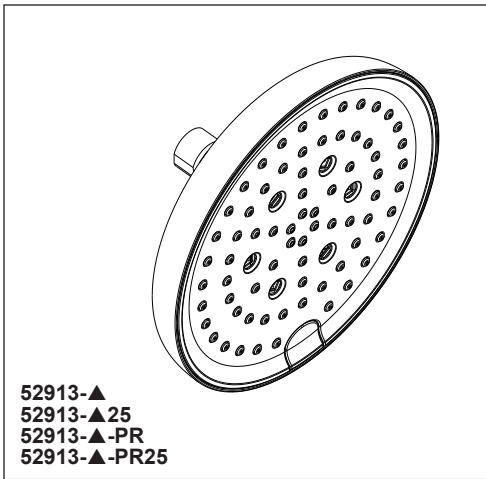

see what Delta can do™

SHOWER HEAD

■ 6-Spray Setting Shower Head

FEATURES:

- Touch-Clean® Spray Holes
- H₂Okinetic® Shower technology
- Lumicoat® Finish (-PR models only)
- Lumicoat® Finishes easily wipe clean without cleaners and chemicals on the products most commonly touched areas

STANDARD SPECIFICATIONS:

- Max flow rate 1.75 gpm @ 80 psi, 6.6 L/min @ 550 kPa (52913-▲ & 52913-▲-PR)
- Max flow rate 2.5 gpm @ 80 psi, 9.5 L/min @ 550 kPa (52913-▲25 & 52913-▲PR25)
- Shower head with six spray settings
- Change spray modes with push button
- Fits standard 1/2"-14 NPT pipe fitting
- Ball connector swivel angle is 30° (15° per side)
- 6 Spray settings include: H₂Okinetic® spray, Full Body spray, Shampoo Rinsing spray, Massaging spray, Full spray with Massage and Pause. Pause is a non-positive shut-off

COMPLIES WITH:

- ASME A112.18.1 / CSA B125.1
- EPA WaterSense® - Applies to 52913-▲ & 52913-▲-PR only

▲ Designate proper finish suffix

Delta Faucet Company reserves the right (1) to make changes in specifications and materials, and (2) to change or discontinue models, both without notice or obligation. Dimensions are for reference only. See current full-line price book or www.deltafaucet.com for finish options and product availability.